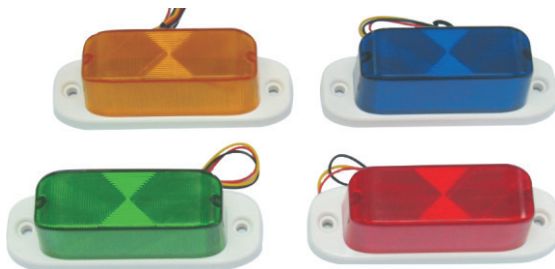

MSR-110 Series

MSR-110/B

MSR-110/R

- 105dB Siren Bell Box
- Built-in Strobe (Blue or Red)
- Input:DC12V,450mA
- Dimensions:
130W x 130H x 58Dmm

MSR-300

- 95dB Siren Speaker
- Input : DC12V/200mA
- Flush-Mount
- Europe Type Panel
- Dimensions :
86W x 86H x 28Dmm

Siren with LED Flash Lamp

MSA-303 / MSA-313 Series

- LED Flash Lamp (Built-in Buzzer)
- Red / Green / Yellow / Blue Color
- **MSA-303 Series** : DC 12V
- **MSA-313 Series** : DC 24V
- Dimensions : 86W x 86H x 45Dmm

Clear Label :

FIRE	ALARM
------	-------

MSA-381 Series

- LED Flash Lamp with Siren
- Waterproof (IP65)
- Red / Green / Yellow / Blue Color
- Power : DC 12~24V
- Dimension : $\phi 90$ x 86H mm

LED Flash Lamp

MSA-330 Series

- Ultra-Bright LED Strobe /Flash Lamp
- Weather Proof for Outdoor Use (IP65)
- Red / Green / Yellow / Blue Color
- Power Source : DC12V ~ 24V
- Dimensions : 110W x 35H x 38Dmm