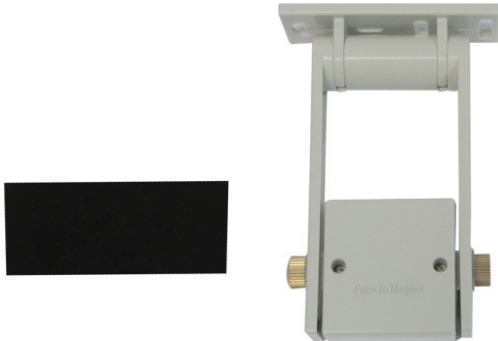

Door & Gate Monitor

MMC-101 Roller Shutter

- Over Head Adjustable Type
- Magnetic Contact NC
- Standard Gap 60mm
- Dimensions : 68W x 14H x 27Dmm

BSD-3011WG

- Magnetic Contact (NC)
- 18" Armored Cable, L Bracket Included
- Effective Action Distance : max. 75mm
- Dimensions : 106L x 38W x 10Hmm

BR-2071

- Magnetic Contact (NC)
- 18" Length Cable
- Effective Action Distance : max. 50mm
- Dimensions : 50L x 17W x 10Hmm

BR-2072

- Magnetic Contact (NC)
- 18" Armored Cable, L Bracket Included
- Effective Action Distance : max. 75mm
- Dimensions : 77L x 25.5W x 13.5Hmm

Key Switch

MKS-110

- Flat Key Switch NO/NC
- Europe Type Flush Mount
- Built-in Tamper Switch

MKS-120

- Round Key Switch NO/NC
- Europe Type Flush Mount
- Built-in Tamper Switch

MKS-132 DPDT

MKS-134 4PDT

- Round Key for ON/OFF
- Contact : 5A/250V
- Built-in Tamper Switch

Break Glass

MSA-230/ALARM

- Break Glass for Alarm
- Stainless Steel Panel
- Flush Mount Type

MSA-230/EMG

- Break Glass for Alarm
- Stainless Steel Panel
- Flush Mount Type